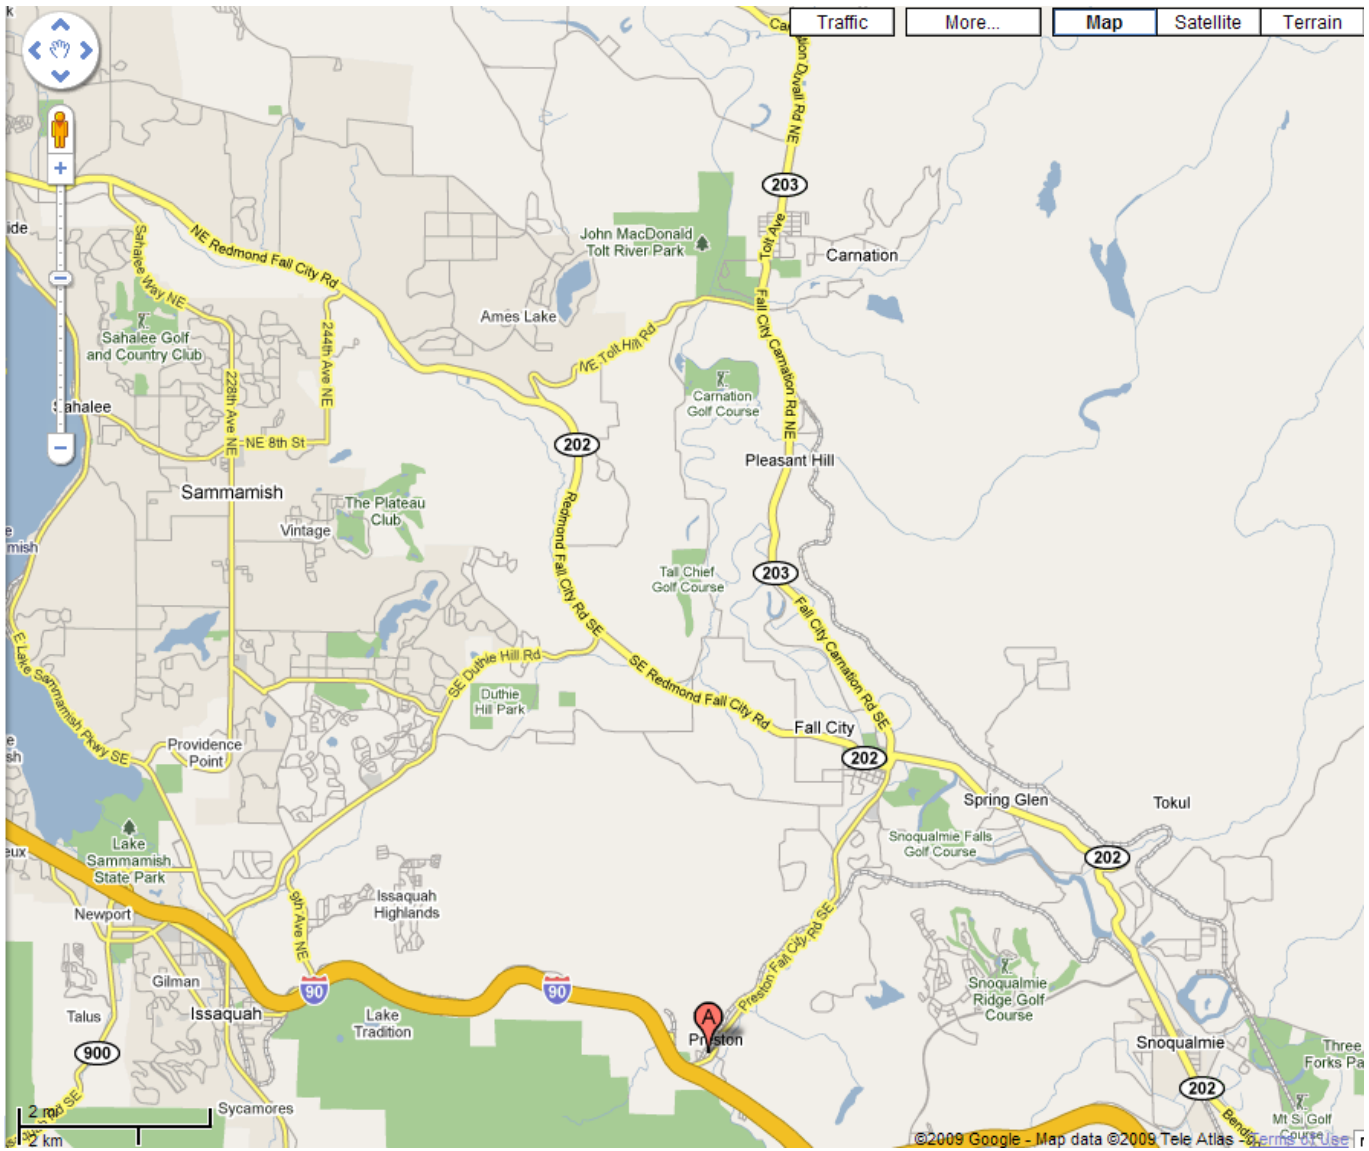

Directions to the Preston Community Center 310th Ave SE, Issaquah, WA 98027

Directions from I-90

- Merge onto I-90 E 15.1 mi
- Take exit 22 toward Preston/Fall City 0.3 mi
- Turn left at SE 82nd St 0.2 mi
- Take the 1st right onto SE High Point Way/Preston Fall City Rd SE
Continue to follow Preston Fall City Rd SE 0.6 mi
- Slight left at 310th Ave SE 0.1 mi
- The community club is on the left hand side

Directions from 520 E

- Merge onto WA-520 E toward Redmond 7.1 mi
- Take the WA-202/Redmond Way exit 0.6 mi
- Turn right at Redmond Way/NE Redmond Fall City Rd/WA-202
- Continue to follow NE Redmond Fall City Rd/WA-202 13.8 mi
- Turn right at Preston Fall City Rd SE 3.9 mi
- Sharp right at 310th Ave SE 0.1 mi

Parking is limited, so please use the gravel pull out in front of the Community Center on Preston Fall City Road before using the parking spaces. There is private property on the same street at the community center, so please be sure not to block the road in any way.